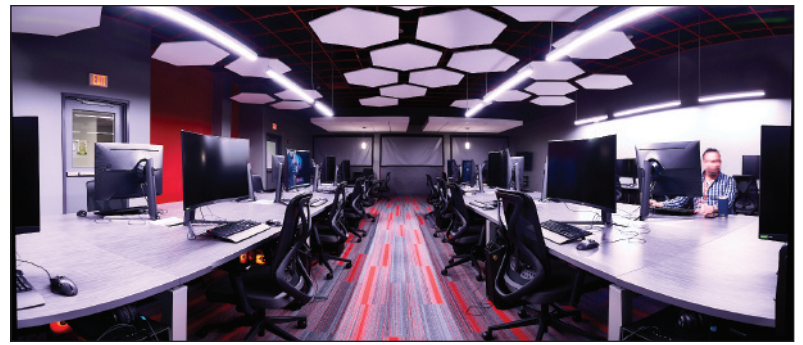

Muhlenberg Green Architects Designs RACC's eSports Center

On November 20, 2023, the Reading Area Community College (RACC) in Reading, PA held a grand opening event for the new eSports Center on Campus.

Located in the college's Student Union Building, the gaming hub features 25 gaming machines featuring MSI computers with the newest Nvidia RTX 4090 graphics card with Samsung Odyssey monitors.

The college launched the Esports Club in 2019 with eight gaming stations and about 20 members. After students returned to campus after COVID-19, membership began to increase, quickly outgrowing its small space in Weitz Hall. College leadership worked with Reading-based Muhlenberg Green Architects, and Ethosource, to design and furnish the over 1,200 square foot $300,000 project.

The Esports Club now has a state-of-the-art facility to match the skills and enthusiasm

of the team, which continues to grow in membership. The new facility will further provide support for students that want to compete in local or regional collegiate tournaments with their friends and peers.

Brad Blankenbiller, Lead Designer, Muhlenberg Greene Architects, created the space to engage the growing number of students interested in gaming on campus and provide a setting to maintain and develop a community of gamers around RACC. Brad selected Armstrong Ceiling Solutions US open grid and acoustical ceiling cloud, as well as Interface linear look carpet tile to give the space a modern tech-forward feel.

Muhlenberg Greene Architects provided Architectural Planning and Design services, Bidding and Construction Administration for the project. F.W. Houder, Inc. of Malvern, PA was the contractor.

BUILDING BERKS AWARDS '23 WINNERS

ADAPTIVE REUSE

PLACE MAKING

NEW CONSTRUCTION

EDUCATION

HOSPITALITY

MUHLENBERG GREENE ARCHITECTS
Established 1920
ARCHITECTURE | DESIGN | PLANNING
MG-Architects.com | 610-376-4927